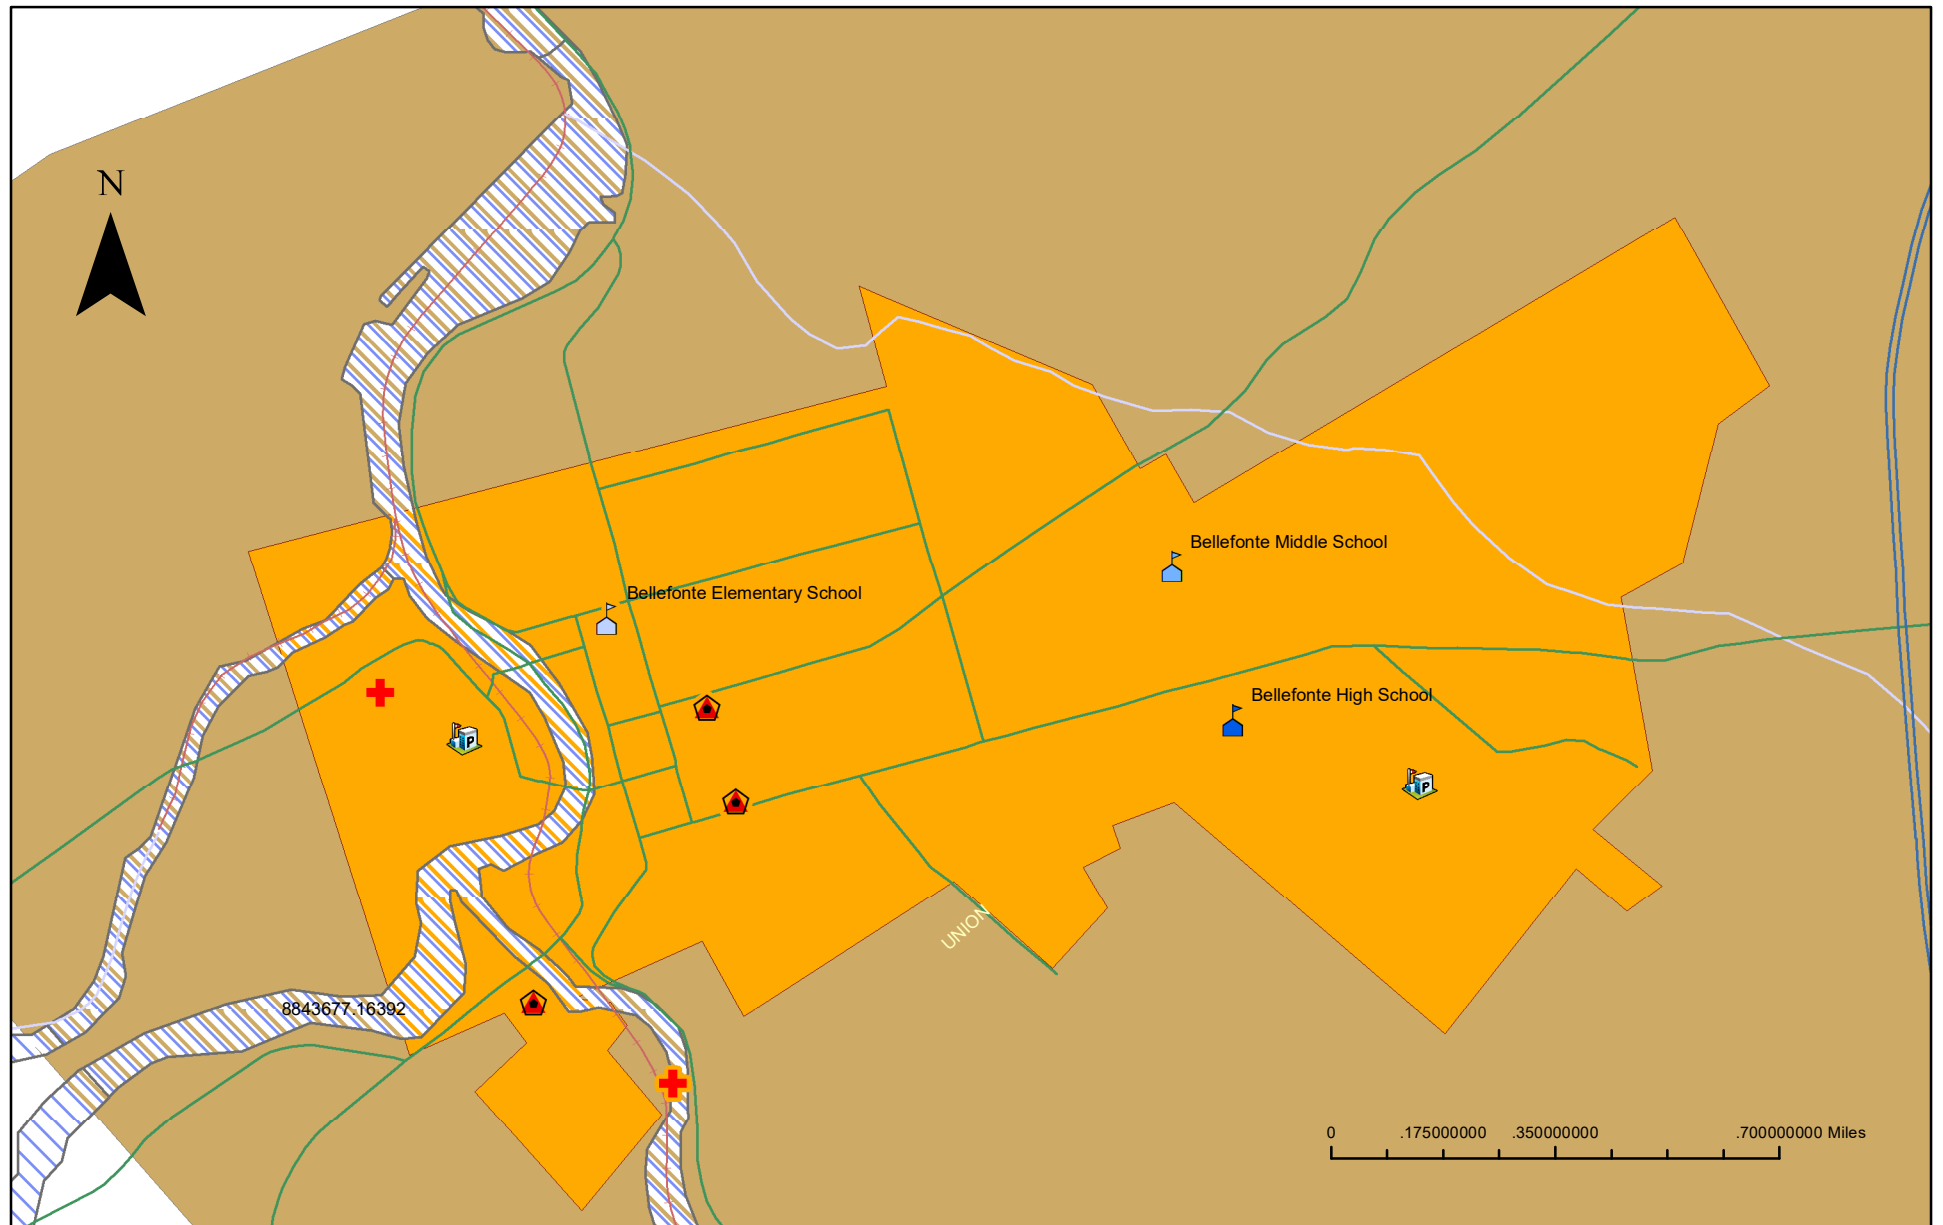

Bellefonte Emergency Services Map

By David Bullock (September 2017)

Emergency Response Buildings

- Police
- EMS
- Fire Station

State Roads

- Interstate
- PA
- US

- Flood Plain

Bellefonte Borough and Outside Counties

Name

- Bellefonte Borough
- Spring County

Schools

Level

- Primary/Elementary
- Intermediate/Middle
- Secondary/High

Railways

- Active
- Inactive

Status

The map above shows the Borough of Bellefonte and outlines the areas features of buildings needed for emergency preparedness.

The map to the right shows Bellefonte and Spring County in relation to their surroundings.

The data was taken from a Penn State tutorial for GIS at this link:
<https://www.e-education.psu.edu/geog486/l2.html>